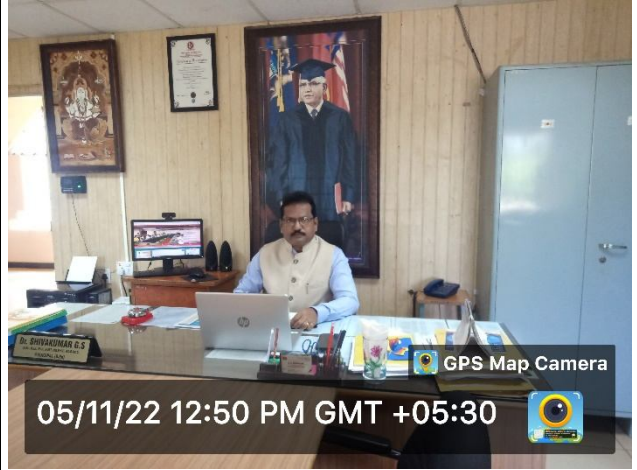

### PRINCIPAL CHAMBER

07/11/22 10:49 AM GMT +05:30

GPS Map Camera

05/11/22 12:50 PM GMT +05:30

GPS Map Camera

05/11/22 12:50 PM GMT +05:30

GPS Map Camera

05/11/22 12:51 PM GMT +05:30