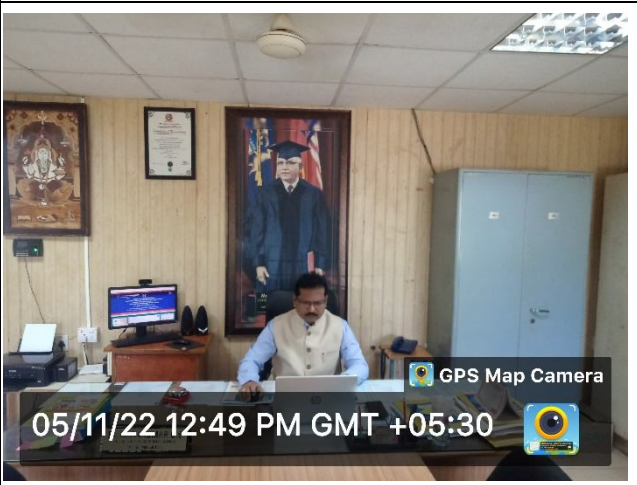

05/11/22 12:49 PM GMT +05:30

GPS Map Camera